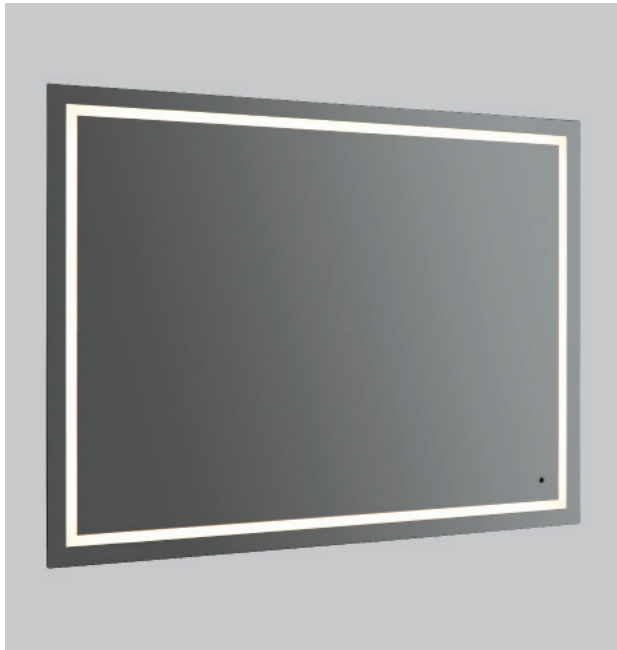

TRACK Series
Bathroom Mirror

VANITÀ | by **oxygen**

TYPE _____

LOCATION _____

PROJECT _____

DATE _____

FEATURES

- **GHOST LIGHTING:** More than 2,200 lumens of perfectly diffused, direct light. When switched off, the light source is completely concealed, leaving you with functional reflective space and not unsightly diffusers.
- **AMBIENT BACKLIGHTING:** Experience the subtle allure of ambient backlighting that surrounds the mirror, casting a soft, inviting glow that enhances your space's ambiance.
- **EFFORTLESS OPERATION:** Hands-free operation, simply wave your hand. Turn it on or off, select your desired color temperature (CCT selectable), and dim the light all without touching a single button.
- **CRYSTAL CLARITY:** Your mirror stays crystal clear even in the steamiest of environments thanks to the integrated defogger

STYLE	Contemporary
LIGHT SOURCE	LED 59W, CCT Selectable 3000K - 6000K . CRI 85
LIGHT FUNCTION	Direct
RATED LIFE	50000 hr RL
COLOR TEMPERATURES	Selectable 3000K - 6000K
LUMEN OUTPUT	Delivered: 4032lm (1), 6300lm (2), 6300lm (3), 7812lm (4), 9324lm (5), 1088lm (6), 1844lm (7)
INPUT VOLTAGE	120V 60Hz
DRIVER OUTPUT	59W(1), 102.4W (2), 102.4W (3), 18.6W (4), 149.6W(5) 197.6W (6) - 205.7W (7) Max
DIMMING	Yes
CONSTRUCTION	Aluminum, Glass
FINISHES	N/A
MOUNTING	Connects to an IP44 UL approved connector box (not included). Mounting hardware included. See Installation Instructions
STANDARD	IP44 ETL WET listed, Conforms to UL STD 962, Certified CAN/CSA C22.2 No 250.0